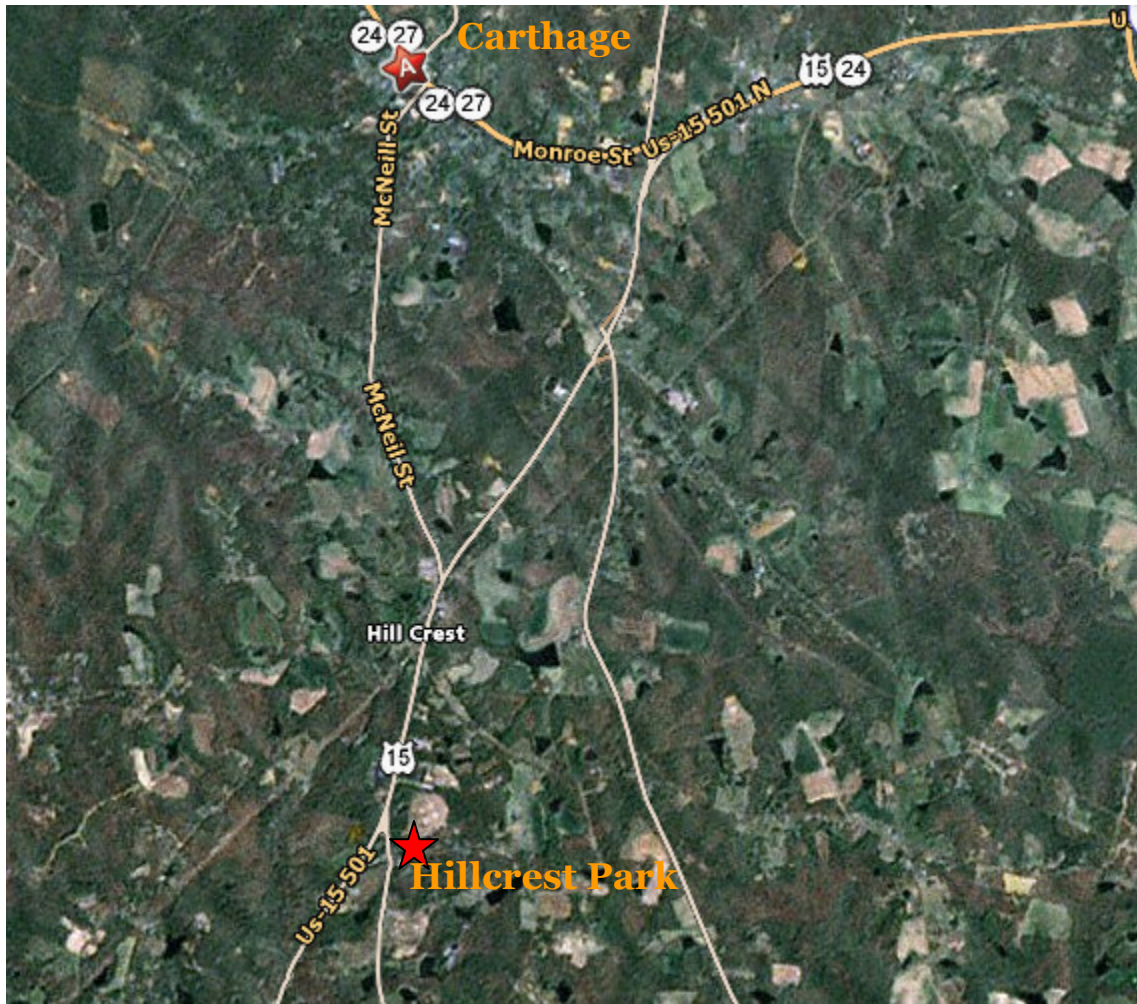

Hillcrest Park

Directions:

From Southern Pines / Pinehurst:

Take Hwy 22 North towards Carthage. Park will be on your right before you intersect with Hwy 15/501.

From Carthage:

Follow Hwy 22 South toward Hwy 15/501. Hwy 22 South merges with Hwy 15/501 then splits off. Take first left into park off Hwy 22.

West End:

Follow Hwy 73 toward Hwy 15/501. Take a left onto Hwy 15/501 towards Carthage. Follow 15/501 until it intersects Hwy 22. Take a right onto Hwy 22 and take first left.